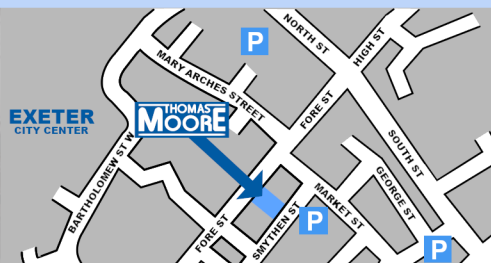

www.thomasmooretoymaster.co.uk

View or buy online at
www.thomasmooretoymaster.co.uk

Call 01392 255711

orders@thomasmooretoymaster.co.uk
Thomas Moore, 102 - 104 Fore Street, Exeter EX43JB
Prices may vary as cost changes occur